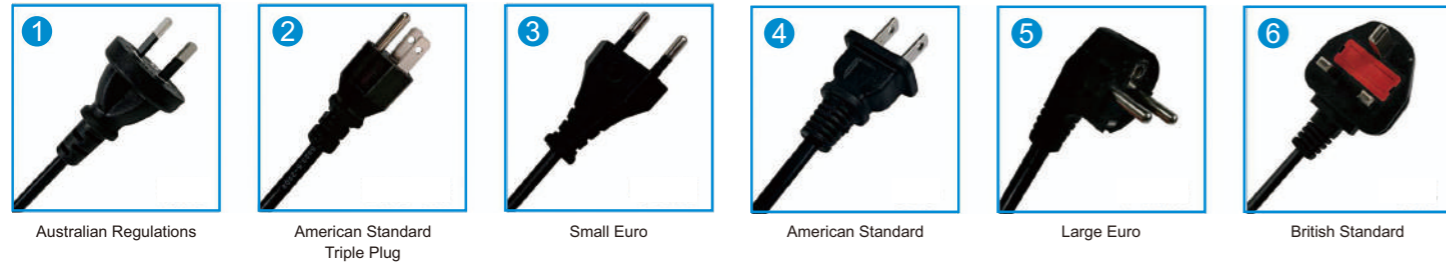

Features

- Input Voltage:100-240Vac 47-63HZ
- Operating Temperature:-10°C~+50°C
- Charge Method: Constant Voltage / Constant Current / Floating Charge (CC/CV)
- Efficiency:>87%
- Product Size:280*125*55mm
- Warranty:3 years
- Case Material:PC UL94VO
- Input Material:"Red" charge, "green" full
- N.W:0.3kg
- Package Type:Cartons 27.5*17.5*10.5cm
- Package Size:12pcs (61*41*33cm)
- Delivery Time:2-5working days
- Product standards: CE/ROHS/SAA

Input Plug

Output Plug

Specifications